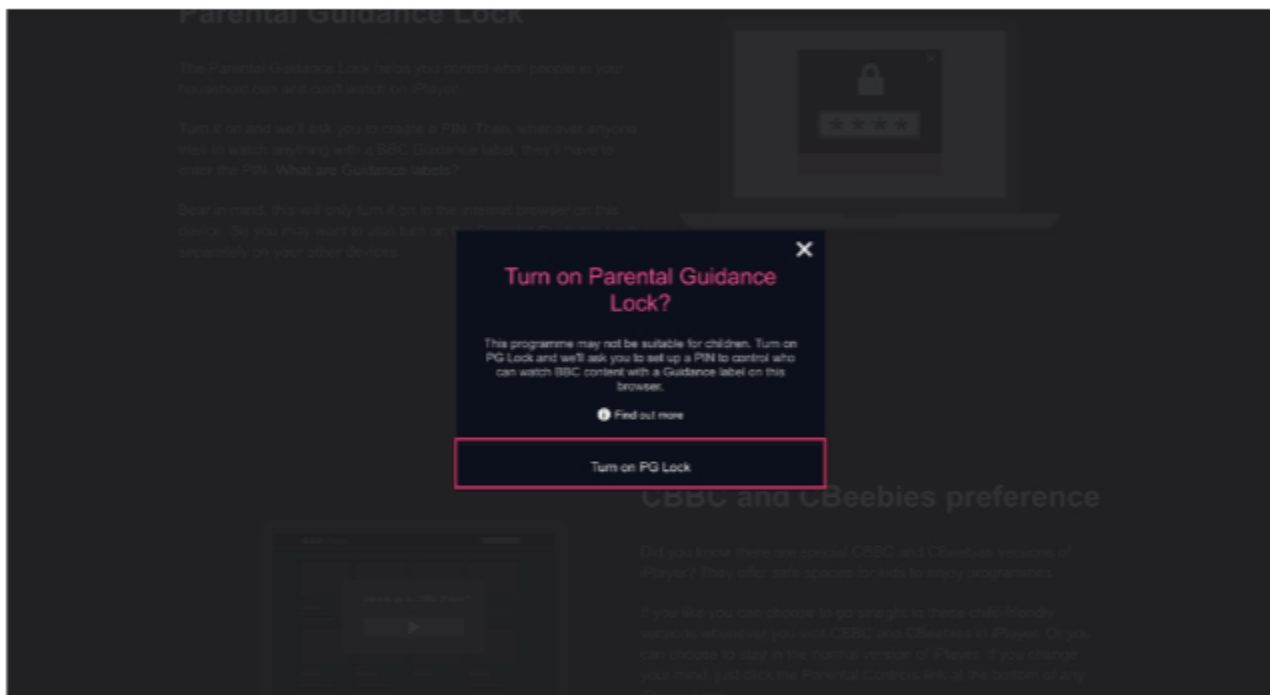

The screenshot shows the BBC iPlayer website's 'Parental Controls' section. The page has a dark background with white text. At the top, there is a navigation bar with the BBC logo, a 'Sign in' button, and various menu items like News, Sport, Weather, iPlayer, TV, Radio, and More. A search bar is also present. Below the navigation, the 'Parental Controls' title is displayed in a large font. Underneath, the 'Parental Guidance Lock' section is highlighted. It contains three paragraphs of text explaining the feature. To the right of the text is an illustration of a laptop displaying a PIN entry screen with a lock icon and four stars. At the bottom of the section, there is a button labeled 'Turn on PG Lock' and a link 'More about Parental Guidance Lock'. A white hand cursor icon is pointing at the 'Turn on PG Lock' button, which is highlighted with a red rectangular border.

Parental Controls

Parental Guidance Lock

The Parental Guidance Lock helps you control what people in your household can and can't watch on iPlayer.

Turn it on and we'll ask you to create a PIN. Then, whenever anyone tries to watch anything with a BBC Guidance label, they'll have to enter the PIN. What are Guidance labels?

Bear in mind, this will only turn it on in the internet browser on this device. So you may want to also turn on the Parental Guidance Lock separately on your other devices.

[Turn on PG Lock](#)

[More about Parental Guidance Lock](#)

2. Select the check box and click 'Continue'.

3. Click the 'Turn On' button.

4. You will now have to create a 4-digit pin code. This will be required whenever an age restricted show is trying to be accessed.