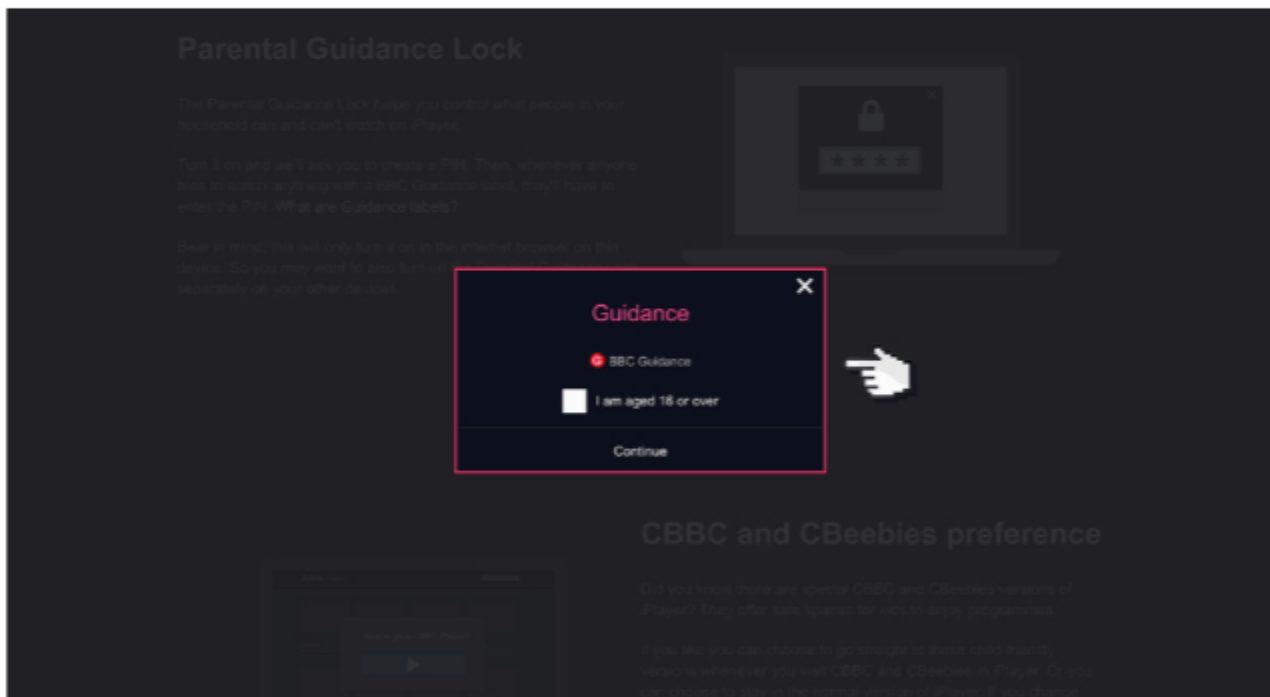

The screenshot shows the BBC iPlayer website's 'Parental Controls' section. The page has a dark background with white text. At the top, there is a navigation bar with the BBC logo, a 'Sign in' button, and various menu items like News, Sport, Weather, iPlayer, TV, Radio, and More. A search bar is also present. Below the navigation, the 'Parental Controls' title is displayed in a large font. Underneath, the 'Parental Guidance Lock' section is highlighted. It contains three paragraphs of text explaining the feature. To the right of the text is an illustration of a laptop displaying a PIN entry screen with a lock icon and four stars. At the bottom of the section, there is a button labeled 'Turn on PG Lock' and a link 'More about Parental Guidance Lock'. A white hand cursor icon is pointing at the 'Turn on PG Lock' button, which is highlighted with a red rectangular border.

Parental Controls

Parental Guidance Lock

The Parental Guidance Lock helps you control what people in your household can and can't watch on iPlayer.

Turn it on and we'll ask you to create a PIN. Then, whenever anyone tries to watch anything with a BBC Guidance label, they'll have to enter the PIN. What are Guidance labels?

Bear in mind, this will only turn it on in the internet browser on this device. So you may want to also turn on the Parental Guidance Lock separately on your other devices.

[Turn on PG Lock](#)

[More about Parental Guidance Lock](#)

2. Select the check box and click 'Continue'.

3. Click the 'Turn On' button.

4. You will now have to create a 4-digit pin code. This will be required whenever an age restricted show is trying to be accessed.